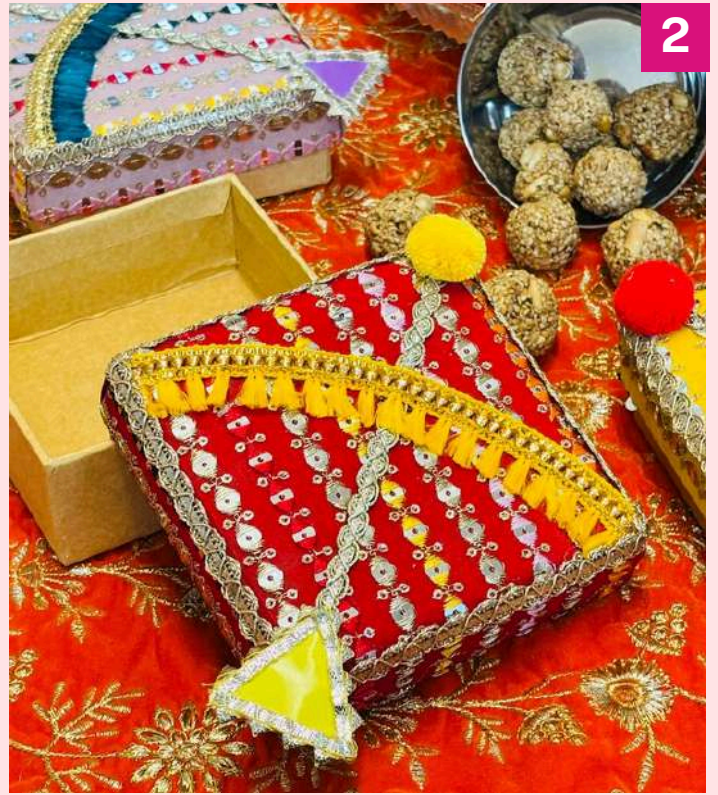

1

2

3

4

1

SATRANGI KITE BOX
4X4" - RS 300 EACH

2

SATRANGI KITE
BOX
6X6" RS.400 EACH

3

SATRANGI KITE
BOX
8X8" RS.600 EACH

4

MOQ IS 10PCS
EACH SIZE