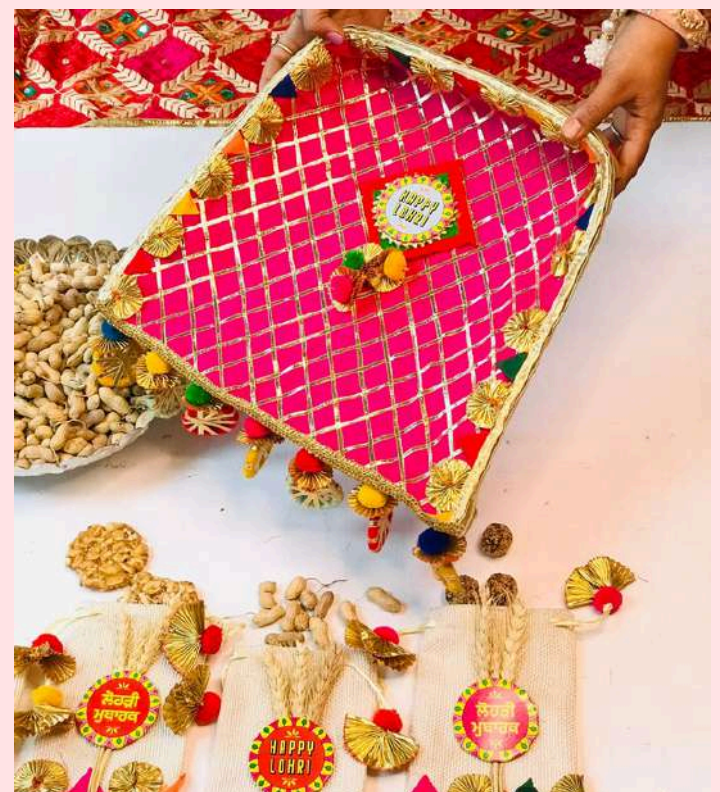

1

JUTE SOOP - RS 800/-
STEEL BOX - RS 300/-
JUTE GUNNY - RS
200/- (WITH
EATABLES)
SIZE:9.5X9.5INCH

2

LOHRI SOOP HAMPER RS 2700/- WITH
EATABLES 100 GMS OF PEANUT CHIKI
100 GMS OF TIL LADOO 100 GMS OF
ACT -2 POPCORN 100 GMS OF REVARI
SIZE: 13X13INCH