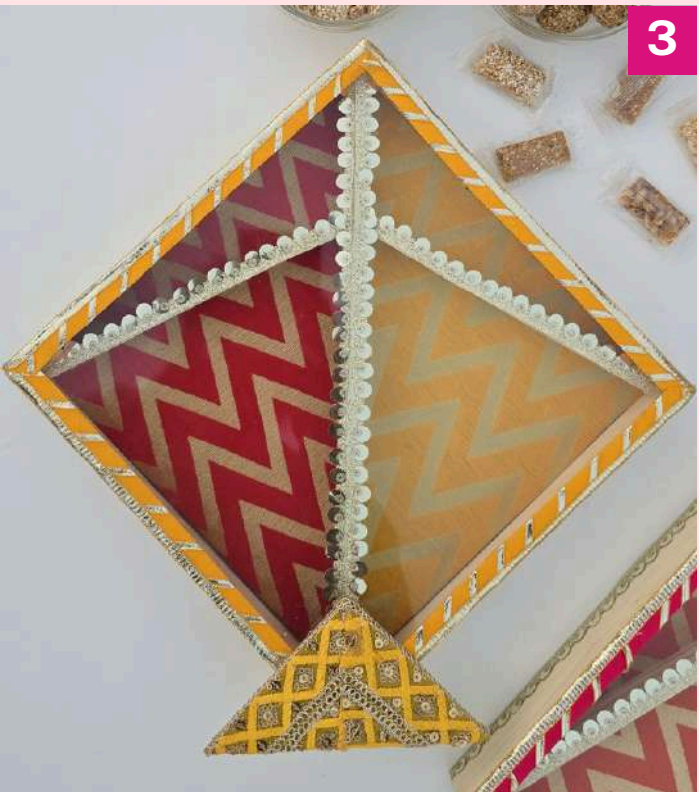

3

SATRANGI KITE  
BOX  
8X8" RS.600 EACH

4

MOQ IS 10PCS  
EACH SIZE

1

2

3

4