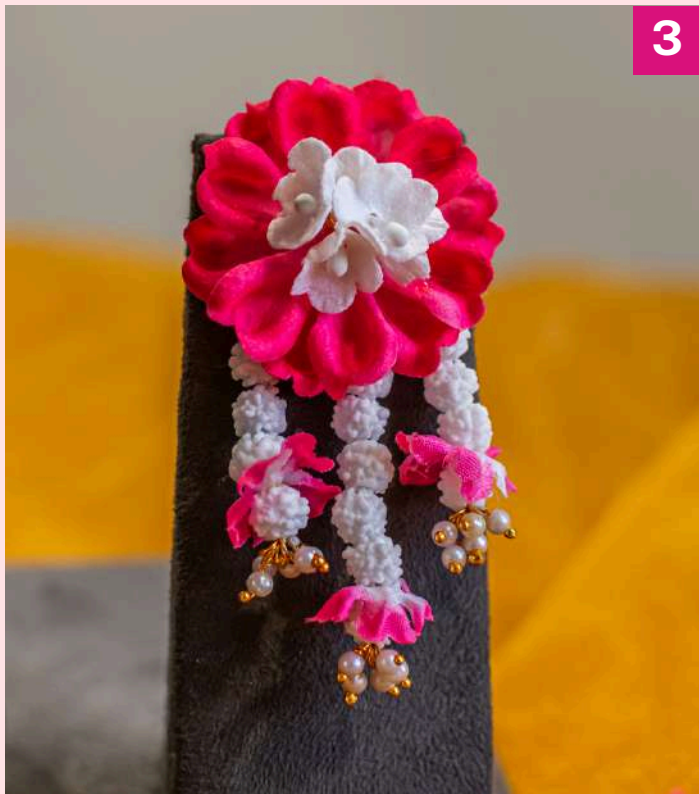

4

KITE TISSUE  
POTLI- RS.325/-  
EACH

1

MAKARSHANKRANTI  
JEWELLERY

2

NECKLACE,  
TIKKA,  
EARRINGS.  
BRACLET PAIR  
RS.7500/-

3

NECKLACE,  
EARRINGS.  
BRACLET PAIR  
RS.7500/-