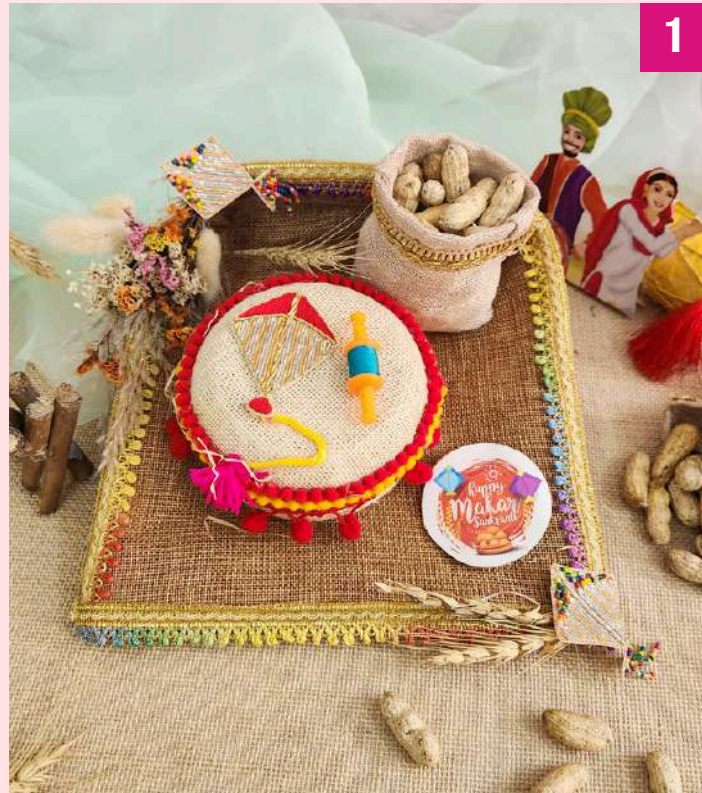

1

2

1

JUTE SOOP - RS 800/-
STEEL BOX - RS 300/-
JUTE GUNNY - RS
200/- (WITH
EATABLES)
SIZE:9.5X9.5INCH

2

LOHRI SOOP HAMPER RS 2700/- WITH
EATABLES 100 GMS OF PEANUT CHIKI
100 GMS OF TIL LADOO 100 GMS OF
ACT -2 POPCORN 100 GMS OF REVARI
SIZE: 13X13INCH